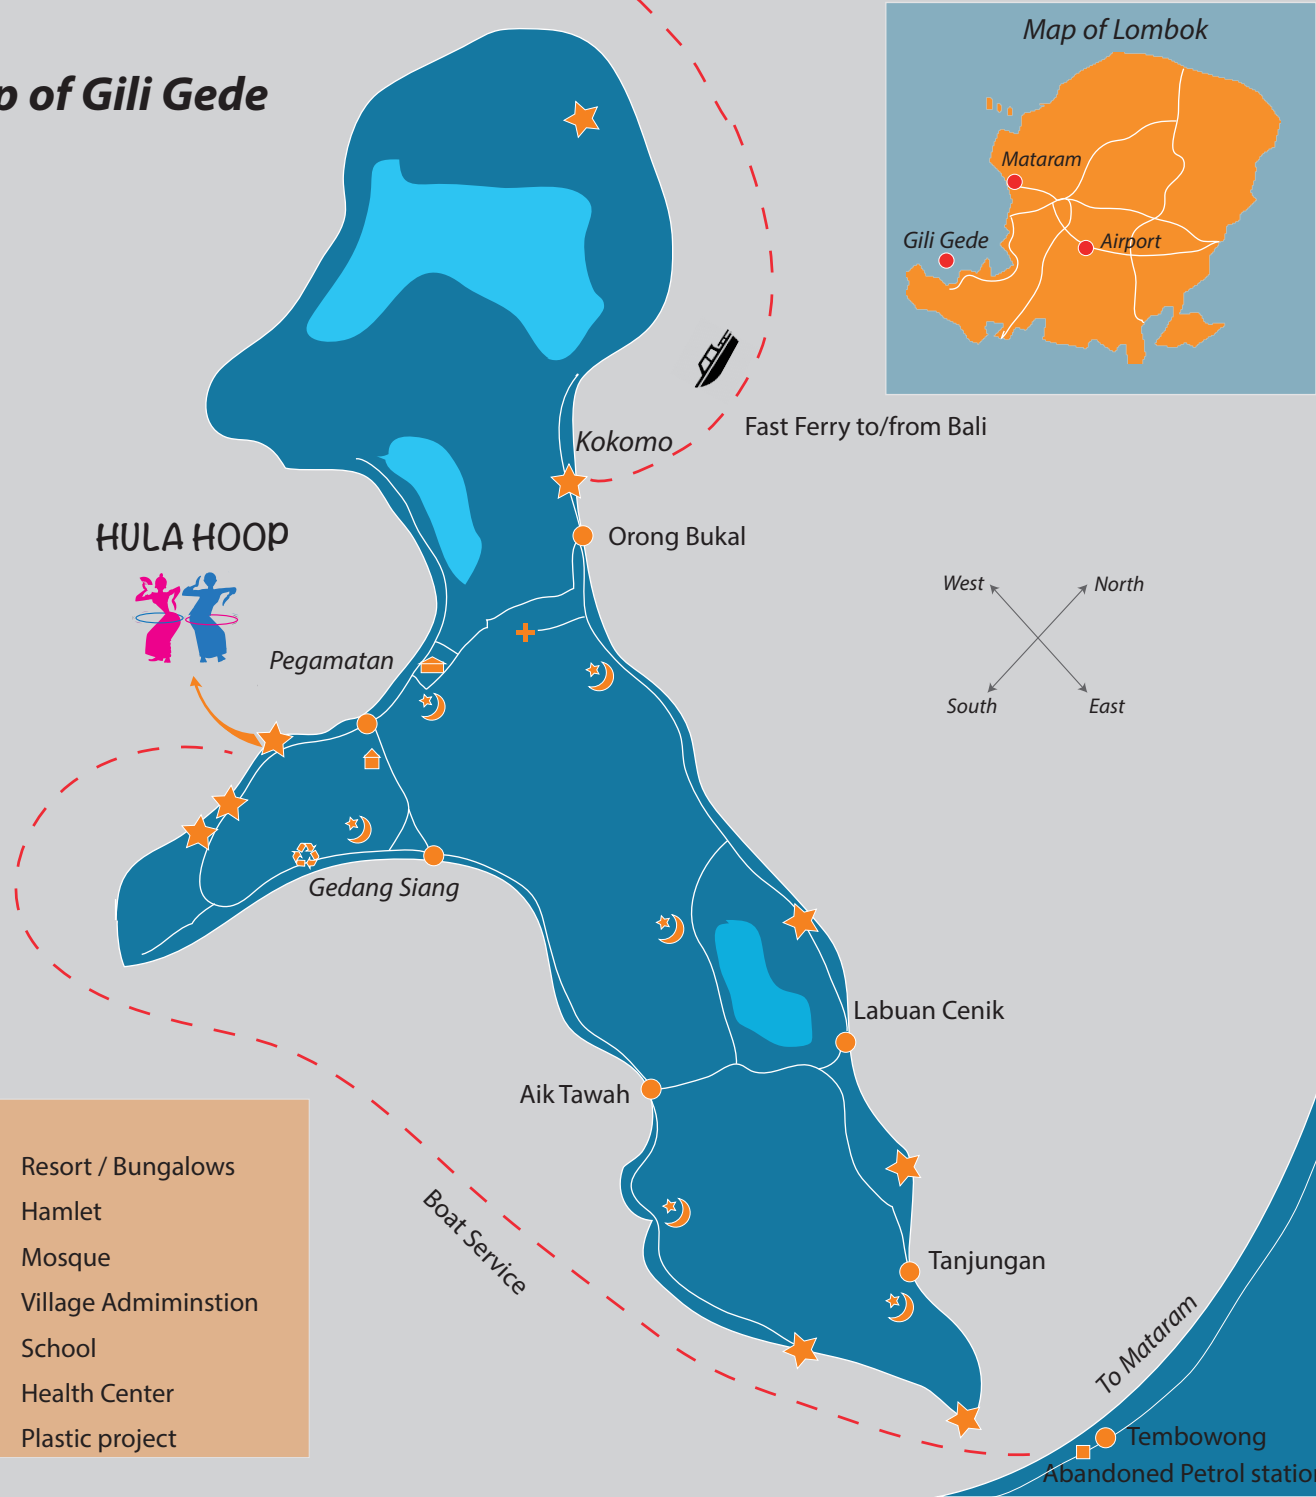

# Map of Gili Gede

## HULA HOOP

Pegamatan

Gedang Siang

Kokomo

Fast Ferry to/from Bali

Orong Bukal

Labuan Cenik

Aik Tawah

Tanjungan

To Mataram

Tembowong  
Abandoned Petrol station

- ★ Resort / Bungalows
- Hamlet
- ☾ Mosque
- 🏠 Village Administration
- 🎓 School
- ⊕ Health Center
- ♻️ Plastic project